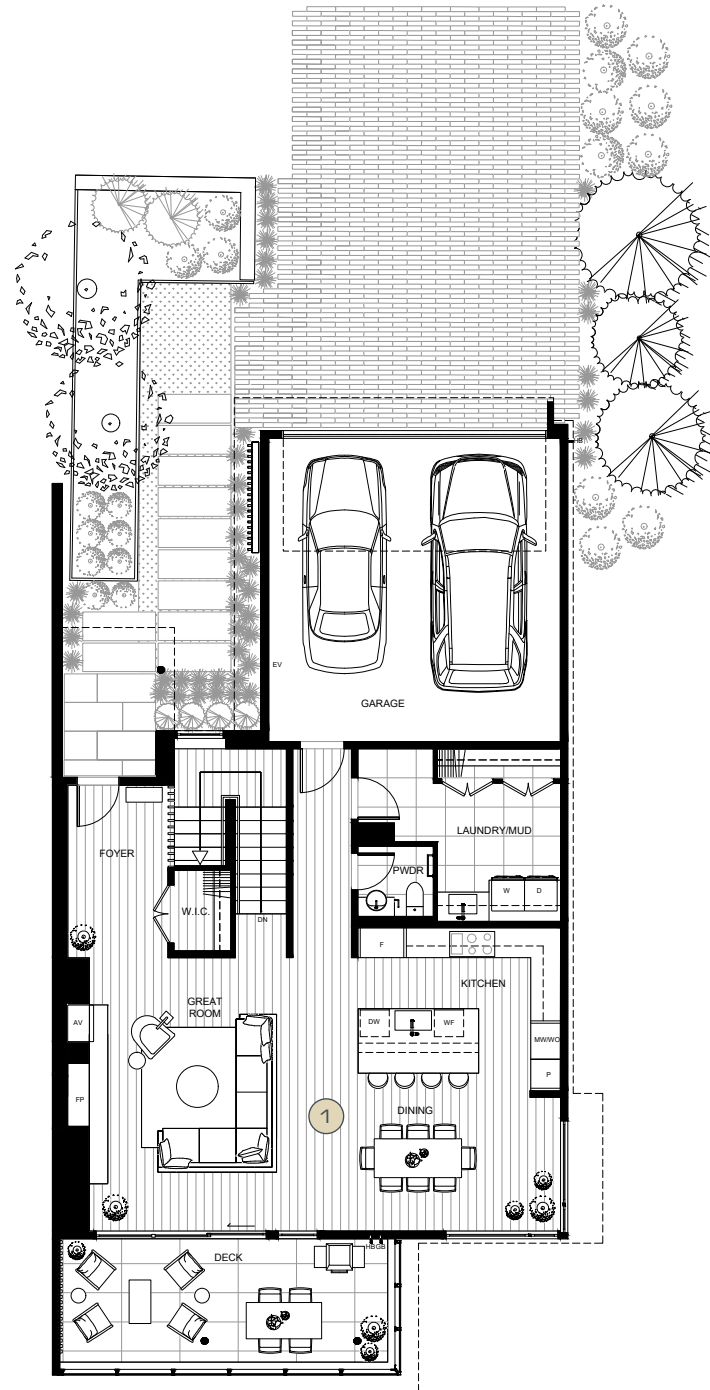

HOME DETAILS

Interior	2,364 Sq Ft	Deck	188 Sq Ft
Garage Area	448 Sq Ft	Patio	218 Sq Ft
Total Home Space	2,812 Sq Ft	Backyard	419 Sq Ft
Lot Size	4,303 Sq Ft		

APPROX ROOM DIMENSIONS

1. Kitchen, Living & Dining	32'3" x 18'4"
2. Primary Bedroom	13'7" x 14'4"
3. Bedroom 1	9'4" x 12'1"
4. Bedroom 2	9'4" x 13'10"

Main Level

Lower Level