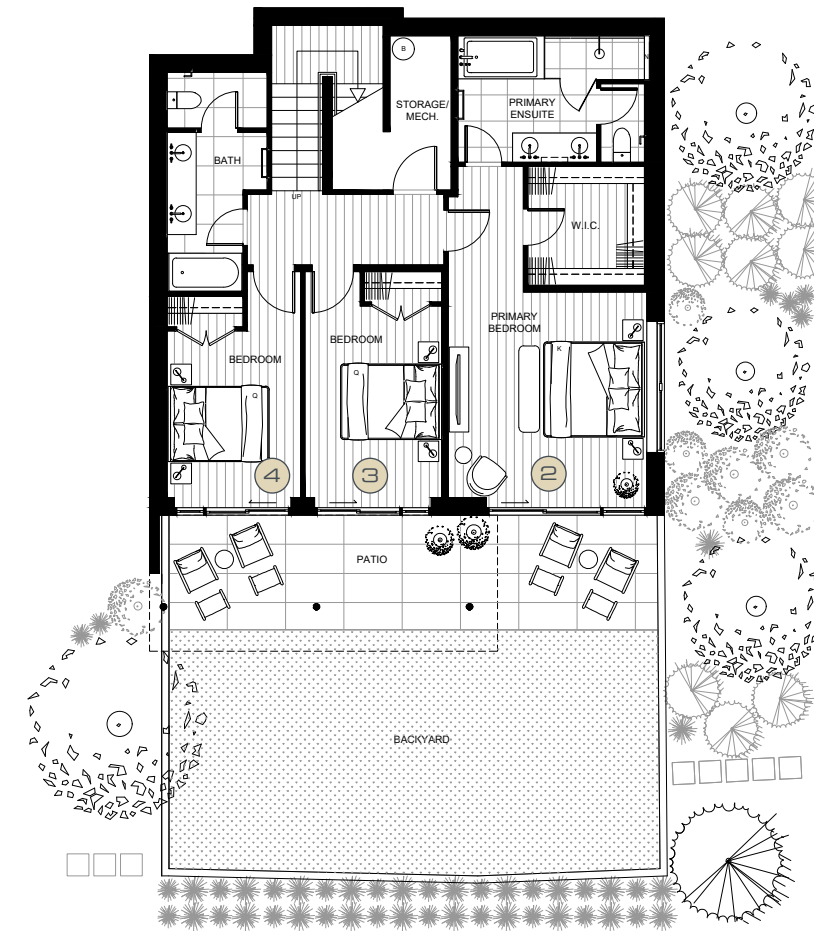

HOME DETAILS

Interior	2,364 Sq Ft	Deck	188 Sq Ft
Garage Area	448 Sq Ft	Patio	218 Sq Ft
Total Home Space	2,812 Sq Ft	Backyard	419 Sq Ft
Lot Size	4,303 Sq Ft		

APPROX ROOM DIMENSIONS

1. Kitchen, Living & Dining	32'3" x 18'4"
2. Primary Bedroom	13'7" x 14'4"
3. Bedroom 1	9'4" x 12'1"
4. Bedroom 2	9'4" x 13'10"

Main Level

Lower Level